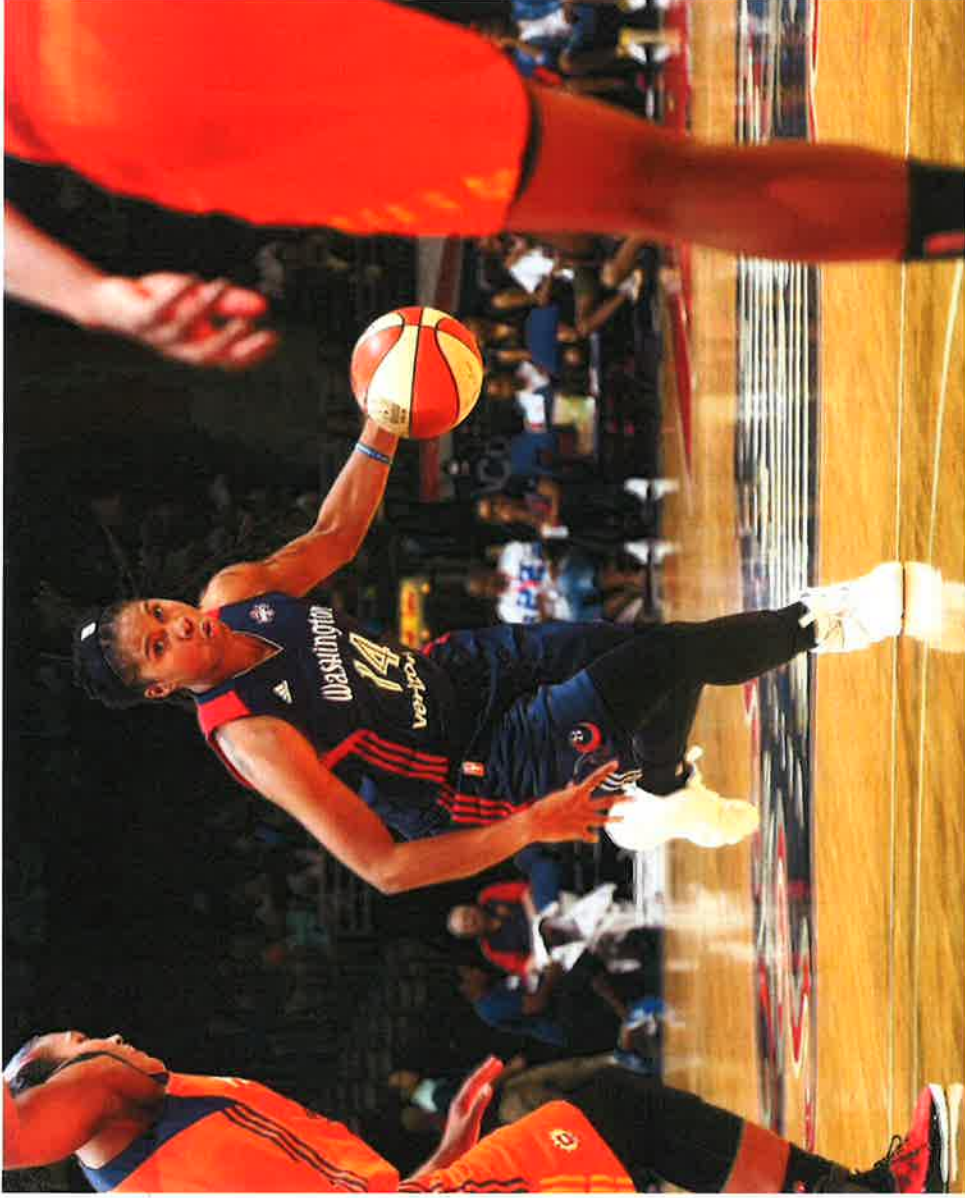

The Mystics are Washington's women's basketball team.

They play on a basketball court.

**The Mystics also play at
Capital One Arena in NW.**

Washington has many great sports teams.

What is your favorite Washington sport to watch?

Directions : Draw a line from the sport to the logo for the Washington, DC team.

Directions:
Use the word bank to write the name of the DC team that plays the sport.

Word Bank

Capitals	Nationals
DC United	Wizards
Mystics	Redskins